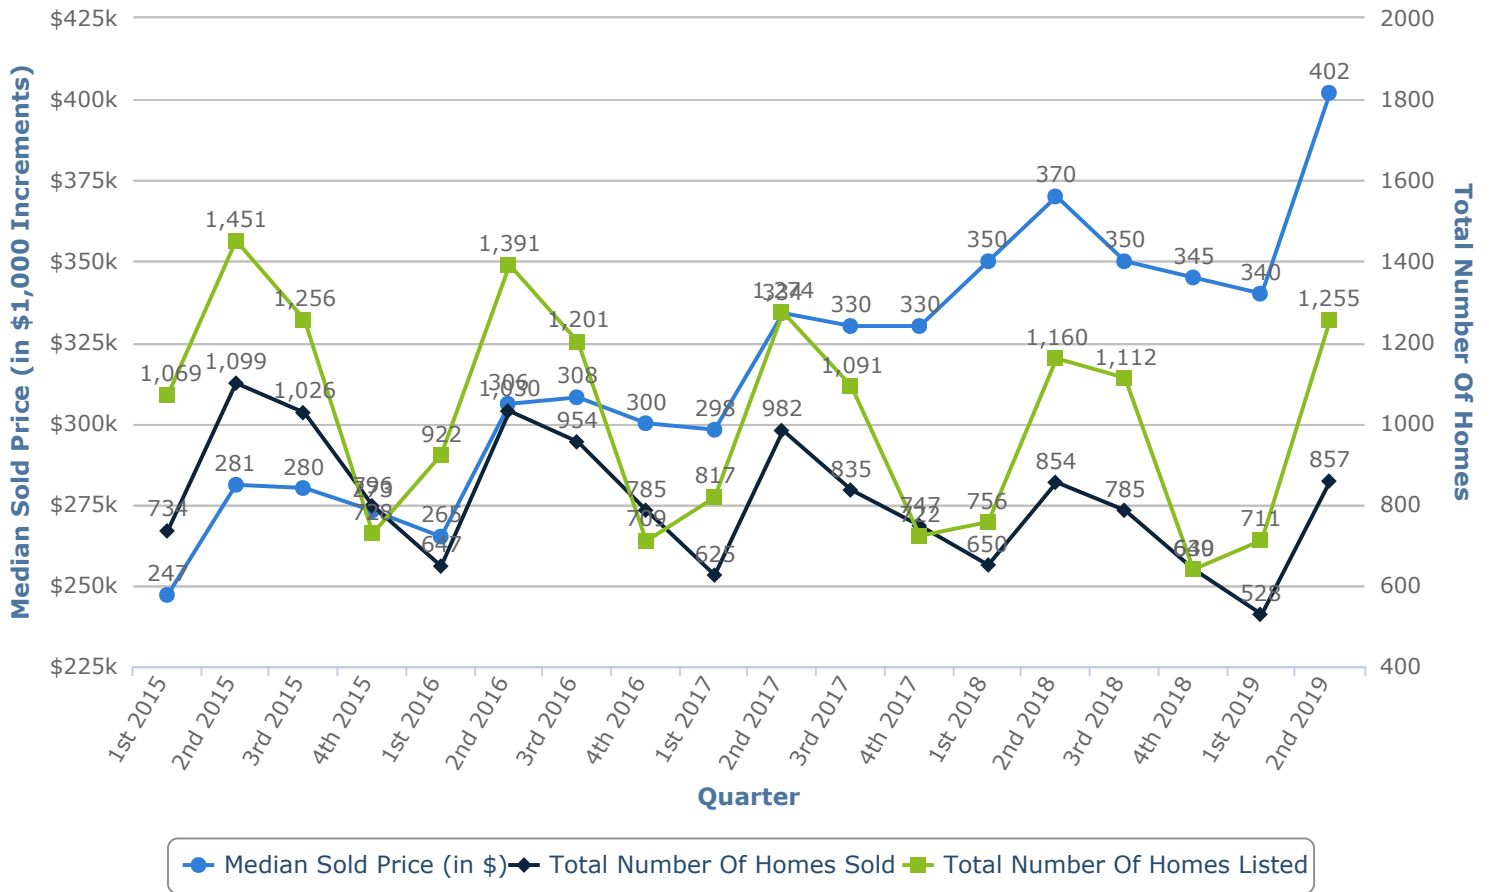

Search Criteria: State is Utah, Property Type is Single Family, County is Salt Lake, City is Salt Lake City

Click and drag area inside of graph to zoom.

Home Sales Per Quarter

Prepared By:
Alixander Brosig
All-State Realty
801-458-5469