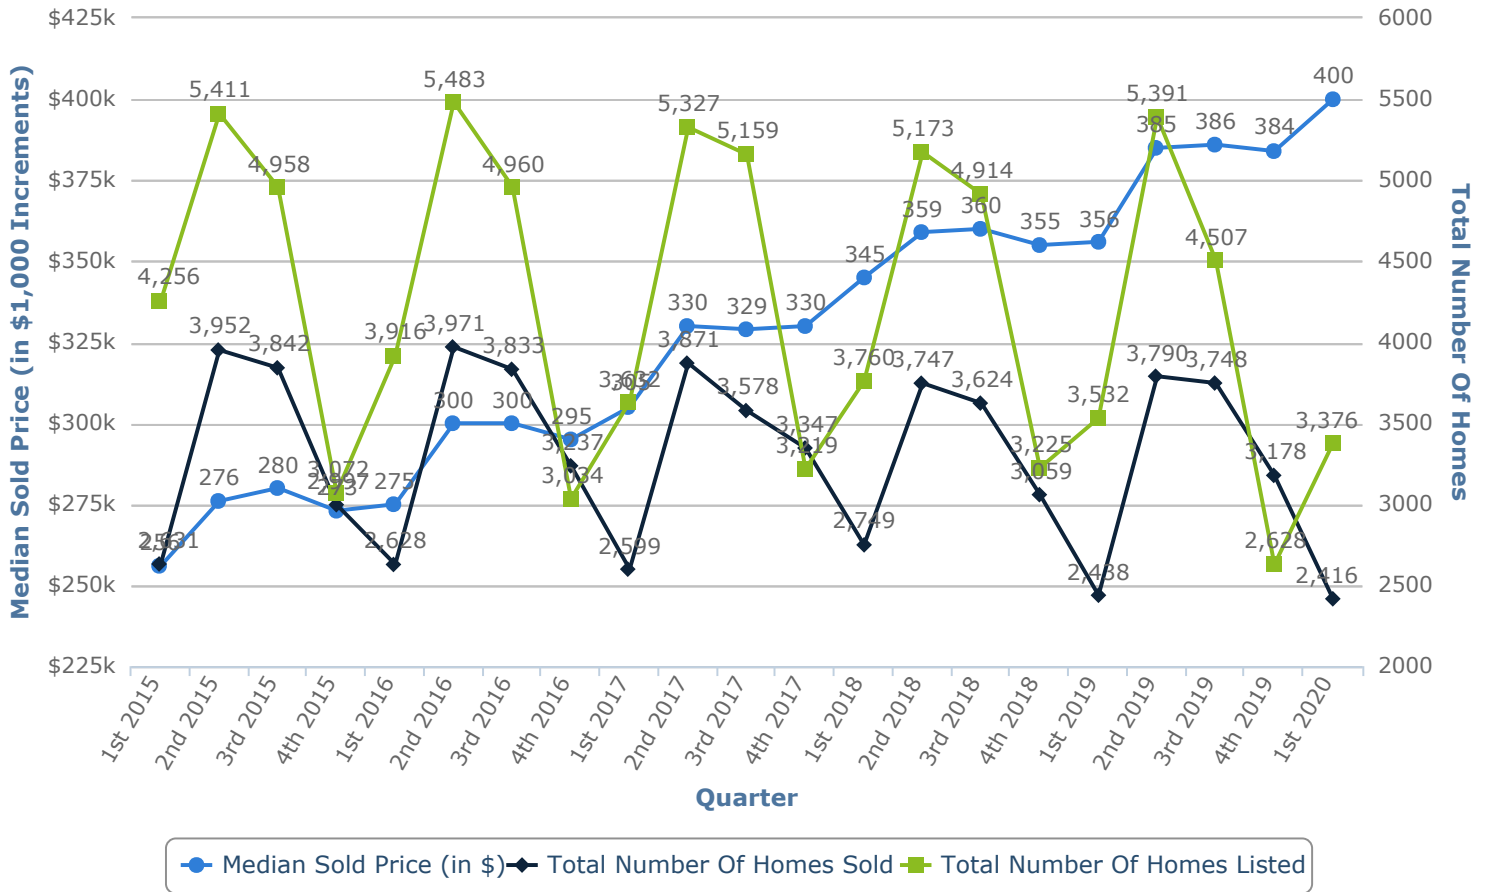

Home Sales Graph Report

Search Criteria: State is Utah, County is Salt Lake, Property Type is Single Family

Click and drag area inside of graph to zoom.

Home Sales Per Quarter

Prepared By:
Alixander Brosig
All-State Realty
801-458-5469